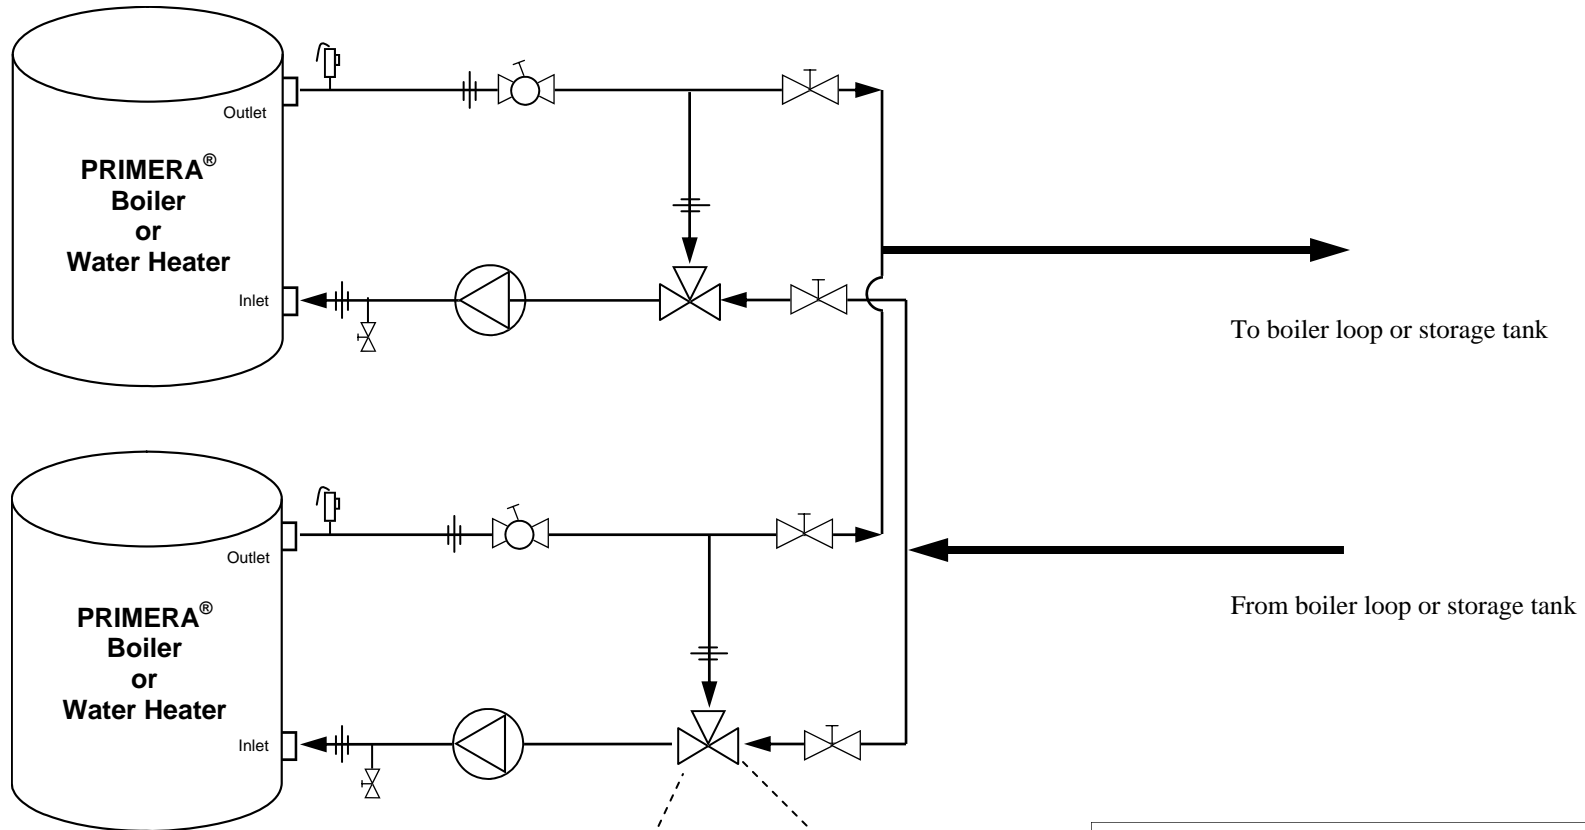

PORT ORIENTATION of THERMOSTATIC MIXING VALVE
 For Riverside Hydronics Part Numbers #105372 and #104348 - 2" NPT

IMPORTANT. For complete piping information, refer to diagrams and instructions in the PRIMERA installation and maintenance manual.

Valve port identification letters are cast into the valve body.