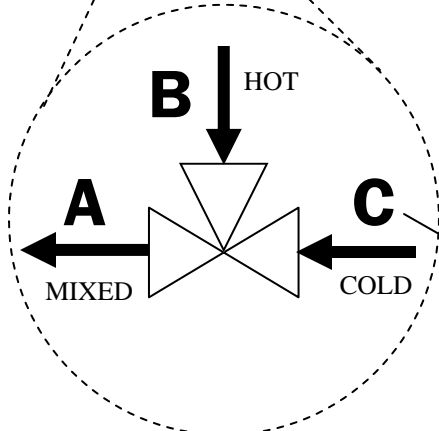

PORT ORIENTATION of THERMOSTATIC MIXING VALVE
 For Riverside Hydronics Part Numbers #105372 and #104348 - 2" NPT

IMPORTANT. For complete piping information, refer to diagrams and instructions in the PRIMERA installation and maintenance manual.

Valve port identification letters are cast into the valve body.